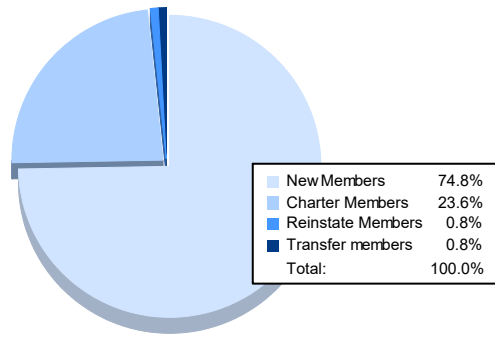

Year	New Clubs	Dropped Clubs	Gain/ Loss Clubs	New Members	Charter Members	Reinstate Members	Transfer Members	Total Member Added	Total Members Dropped	Gain/ Loss Members
2016-2017	2	0	2	119	51	2	6	178	104	74
2017-2018	1	0	1	139	26	1	3	169	125	44
2018-2019	1	1	0	105	21	2	7	135	117	18
2019-2020	2	2	0	74	43	1	3	121	149	-28
2020-2021	1	0	1	92	29	1	1	123	115	8
<b>Average</b>	<b>1</b>	<b>1</b>	<b>1</b>	<b>106</b>	<b>34</b>	<b>1</b>	<b>4</b>	<b>145</b>	<b>122</b>	<b>23</b>

### Membership Composition June 2021 Cumulative