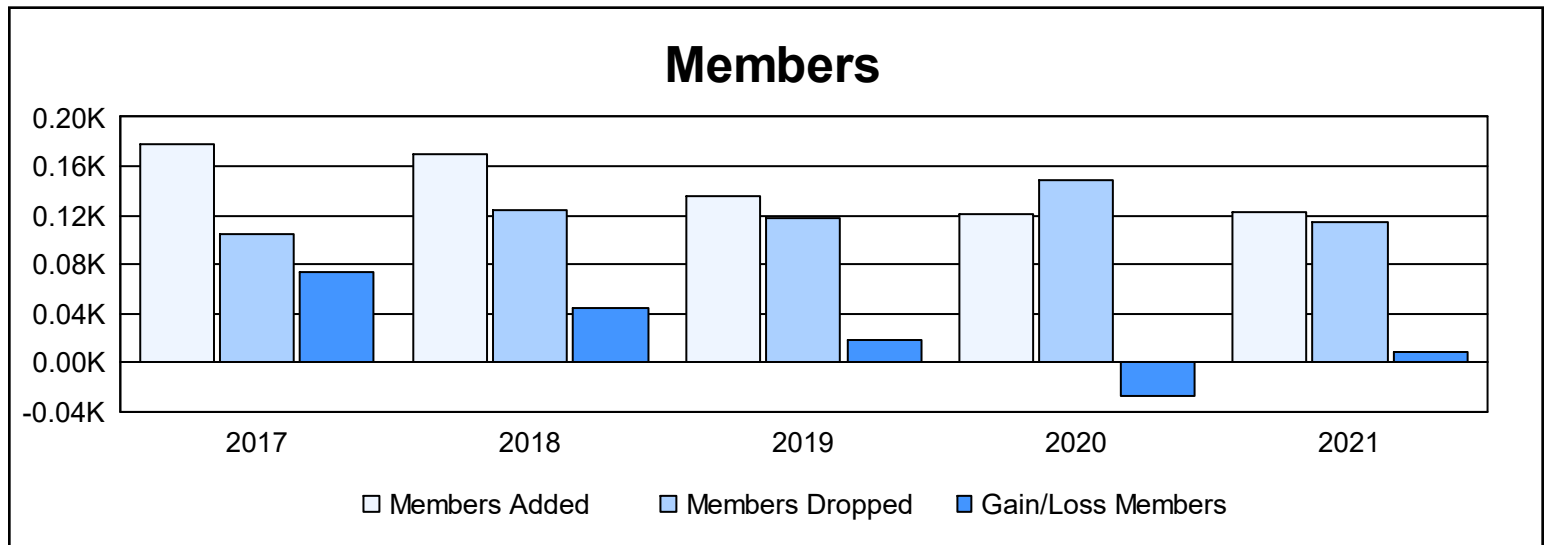

Year	New Clubs	Dropped Clubs	Gain/ Loss Clubs	New Members	Charter Members	Reinstate Members	Transfer Members	Total Member Added	Total Members Dropped	Gain/ Loss Members
2016-2017	2	0	2	119	51	2	6	178	104	74
2017-2018	1	0	1	139	26	1	3	169	125	44
2018-2019	1	1	0	105	21	2	7	135	117	18
2019-2020	2	2	0	74	43	1	3	121	149	-28
2020-2021	1	0	1	92	29	1	1	123	115	8
<b>Average</b>	<b>1</b>	<b>1</b>	<b>1</b>	<b>106</b>	<b>34</b>	<b>1</b>	<b>4</b>	<b>145</b>	<b>122</b>	<b>23</b>

### Membership Composition June 2021 Cumulative