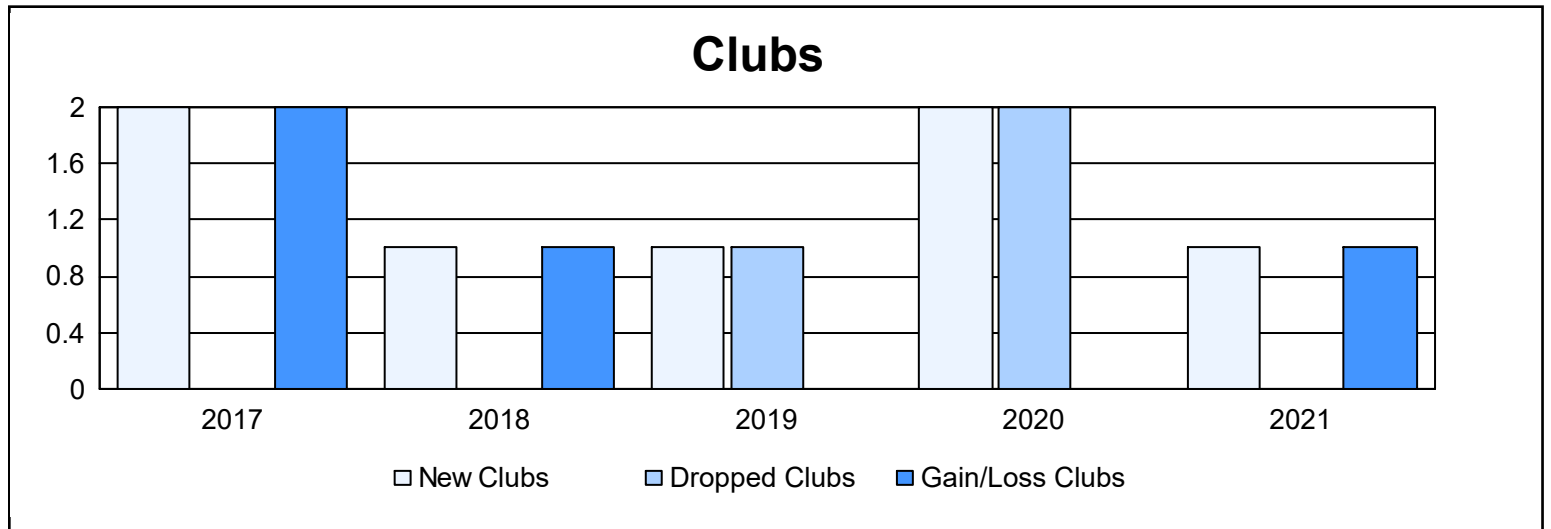

Year	New Clubs	Dropped Clubs	Gain/ Loss Clubs	New Members	Charter Members	Reinstate Members	Transfer Members	Total Member Added	Total Members Dropped	Gain/ Loss Members
2016-2017	2	0	2	119	51	2	6	178	104	74
2017-2018	1	0	1	139	26	1	3	169	125	44
2018-2019	1	1	0	105	21	2	7	135	117	18
2019-2020	2	2	0	74	43	1	3	121	149	-28
2020-2021	1	0	1	92	29	1	1	123	115	8
<b>Average</b>	<b>1</b>	<b>1</b>	<b>1</b>	<b>106</b>	<b>34</b>	<b>1</b>	<b>4</b>	<b>145</b>	<b>122</b>	<b>23</b>

### Membership Composition June 2021 Cumulative